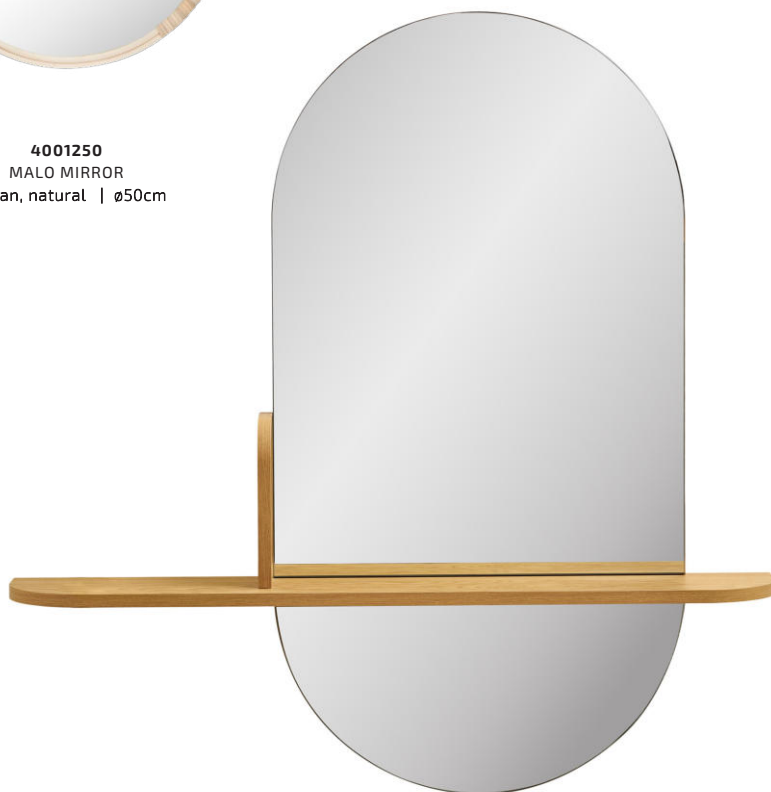

4001711
LUXON MIRROR
Organic shape, wood look | 44x47cm

4001712
LUXON MIRROR
Organic shape, wood look | 38.5x64.5cm

4001010
GRANADA ANTIQUE MIRROR
Teak wood, natural | 101x3x180cm

4001722
BRANDSBY MIRROR
Pinewood, natural | 60x120cm

4001717
BOSA MIRROR
Teddy, white | 46.5x61cm

4001718
BOSARO MIRROR
Teddy, white | 54x80cm

4001100
SCOTTSDALE WALL MIRROR
Wooden frame, natural | 45x75cm

4001250
MALO MIRROR
Rattan, natural | ø50cm

4001105
BARCO MIRROR
With shelf, oak look | 92x15xh94.5cm