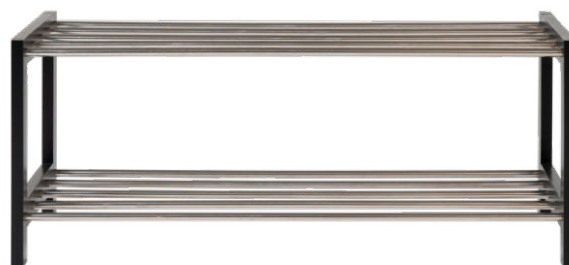

4291095
PADOVA SHOE RACK
Wood/steel, black | 78x34xh32cm