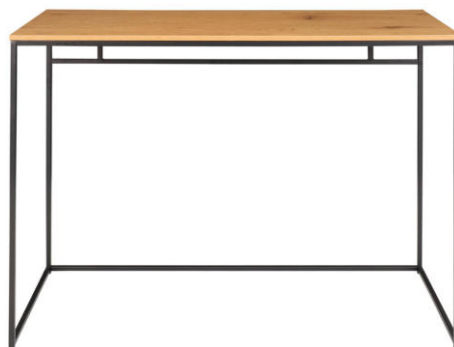

VITA COLLECTION

4282245
VITA WALL SHELF
Oak look, black frame | 36x36xh36cm

2101405
VITA SIDE TABLE
Oak look, black frame | 45x45xh45cm

2101500
VITA COFFEE TABLE
Oak look, black frame | 90x60xh45cm

2101535
VITA BAR TROLLEY
Oak look, black frame | 68x40xh79cm

2101515
VITA COFFEE TABLE
Oak look, black frame | ø80xh45cm

3001155
VITA SHELF
Oak look, black frame | 85x36xh111cm

2301075
VITA CONSOLE TABLE
Oak look, black frame | 80x36xh80cm

2402055
VITA DESK
Oak look, black frame | 100x45xh75cm