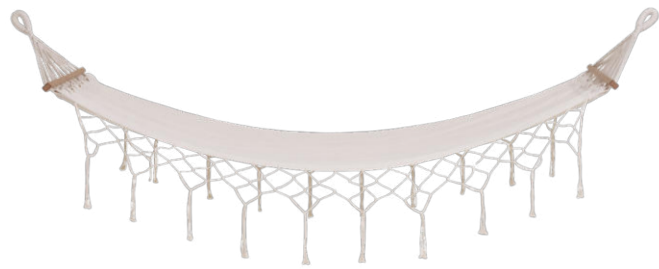

8001040
ANDORRA CUSHION
White | 62x200xh6cm

7850000
PATRAS HANGING CHAIR
 steel stand, foldable seat, incl. cushions
 Beige/grey/black | 107x117xh195cm

7801191
EDESSA HAMMOCK
 Polyester/cotton, larch, off white | 200x80cm