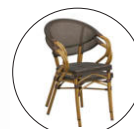

7501039
BARLETTA BISTRO TABLE
Polypropylen/steel, taupe | ø70xh73.5cm

7001142
CUENCA CAFÉ SET
Teak, natural, two foldable chairs and a table
Chair: 46x50xh89cm | Table: 60x60xh75cm

Stackable

7001186
LAURIA DINING CHAIR
Aluminum/textilene, white, grey, bamboo look frame
stackable | 45x55xh89cm