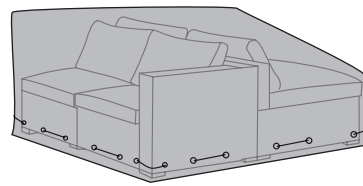

7701070

LUXURY COVER FOR
MODULAR SET - SET OF 3 COVERS

100% Oxford polyester 600 D | 173x173xh60cm, 163x89xh60cm, 73x73xh60cm