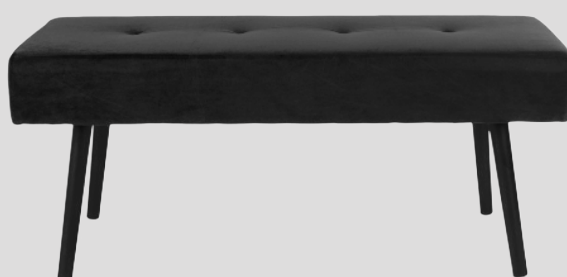

1401009
SKIBY BENCH
Velvet, black | HN1207
100x35xh44cm