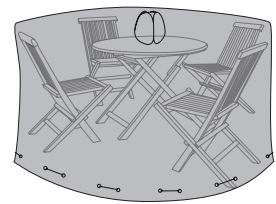

7701075

LUXURY COVER FOR
ROUND TABLE Ø180CM & 4 CHAIRS

100% Oxford polyester 600 D | ø185xh95cm