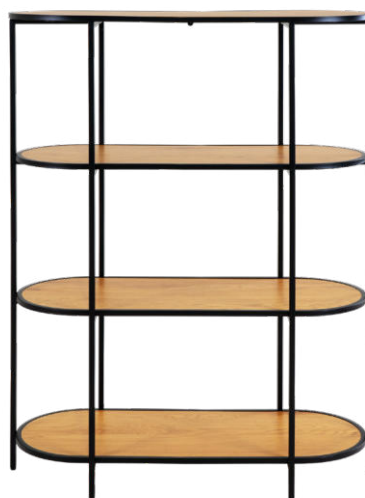

2101500
VITA COFFEE TABLE
Oak look, black frame | 90x60xh45cm

3001155
VITA SHELF
Oak look, black frame | 85x36xh111cm