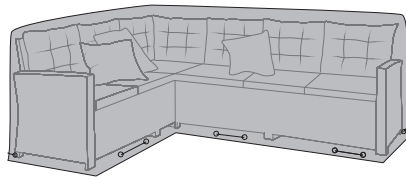

7701095

LUXURY COVER
FOR RIGHT/LEFT FACING CORNER SET

100% Oxford polyester 600 D | 195/252x100xh65/90cm