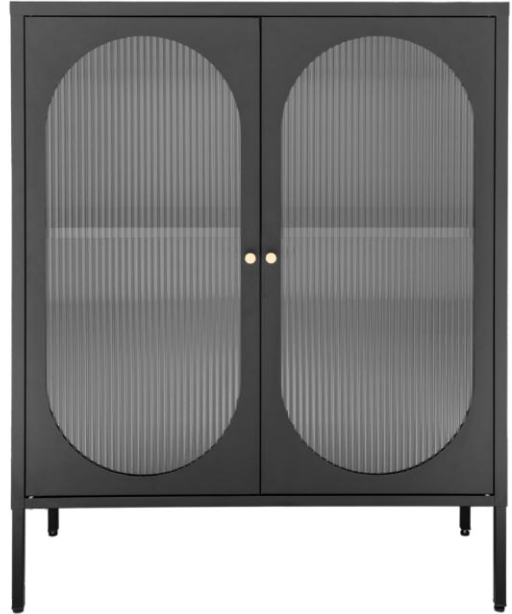

3102030
BISLEY SIDE TABLE
Painted wood, dark grey | 40x35xh55cm

3102010
BISLEY CHEST
Painted wood, dark grey | 80x40xh80cm

3001210
ADELAIDE DISPLAY CABINET
Steel/glass, black | 50x35xh110cm

3001205
ADELAIDE DISPLAY CABINET
Steel/glass, black | 90x35xh110cm

3001080
MELBOURNE DISPLAY CABINET
Steel, black | 80x40xh120cm

3001200
ADELAIDE DISPLAY CABINET
Steel/glass, black | 80x35xh180cm

BRISBANE COLLECTION

3003010
BRISBANE HANGING CABINET
Steel/glass, black | 80x18xh80cm