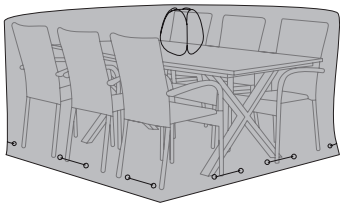

7701085

LUXURY COVER FOR
TABLE WITH 6 CHAIRS

100% Oxford polyester 600 D | 235x155xh95cm